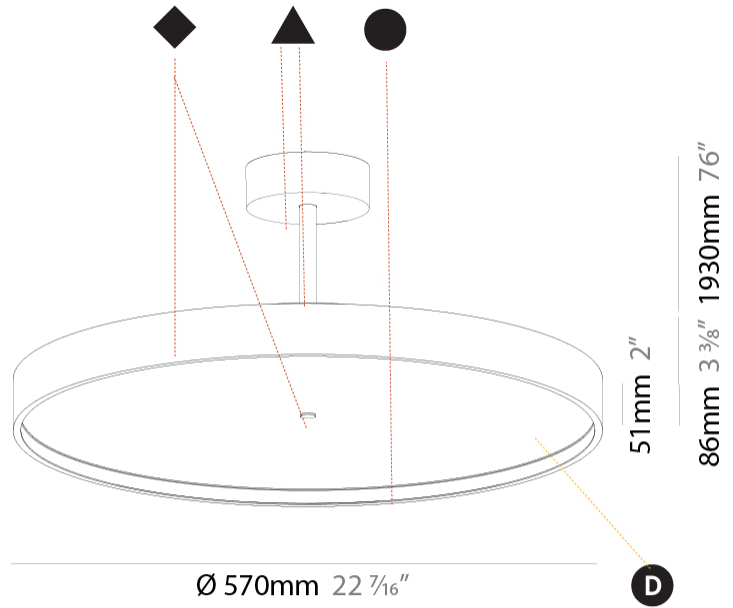

GENERAL

Series: Sign Diva Tube
Subseries: Sign Diva Tube Korona
Brand: Prolicht
Division: Architectural
Mounting Type: Suspension
Mounting Location: Ceiling
Subcategory: Pendant

PHYSICAL

Shape: Round
Diameter (mm): 570
Diameter (in): 22 7/16
Height (mm): 86
Height (in): 3 3/8
Max. Overall Height (mm): 2016
Max. Overall Height (in): 79 3/8
Light Distribution: Direct
Weight (kg): 7.982
Weight (lbs): 17.597
Diffuser: PMMA - Opal / Micro-Prism / Sparkling Secret / Vintage Industrial
Fixture Finish: SSR / BKV / CWI / CRY / HAB / UFT / ITA / RUA / FTG / MYG / LOD / PUS / FRO / FUP / KIA / POP / BLS / SPG / MEY / GOH / GUM / CHC / COM / ABZ / JAG / OBR / MOS / ROR
Fixture Material: Extruded Aluminum / Steel

ELECTRICAL

Lamp Type: LED (Zhaga Standard)
Input Wattage (W): 49
Total Output Wattage (W): 46.9
Dimming: Tri-Mode (Non-Dimming and Phase Dimming (120Vac only) and 0-10V Dimming)
Driver Included: Yes
Driver Location: Integrated
Driver Type: Constant Current - Universal
Driver Class: Class 2
Input Voltage (V): 120 - 277
Constant Current (MA): 350

LED

Color Temperature (*K): 2700 / 3000 / 3500 / 4000
Max. Delivered Lumen (lm): 4978 / 5337 / 5384 / 5494
Nominal Lumen (lm): 6199 / 6646 / 6705 / 6842
CRI: >90 CRI
Lamp Life (hrs): 50000

OPTICAL

RATINGS AND CERTIFICATIONS

Certified By: Certified for North American Standards
IP rating: IP20